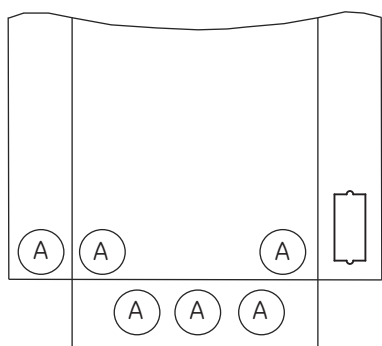

Midwest Electric Products, Inc.

Model Details

Knockout

A = 1/2", 3/4", 1"

Outline Drawing

Wire Range Table

Connector	Copper		Aluminum	
	Solid	Strand	Solid	Strand
Line	14-8	14-1/0	12-8	12-1/0
Neutral - Small Hole	14-8	14-4	12-8	12-4
Neutral - Large Hole	12-8	12-1/0	10-8	10-1/0
Equip. Grd. - Small Hole	14-8	12-8	12-8	12-8
Equip. Grd. - Large Hole	14-4	10-4	12-4	10-4