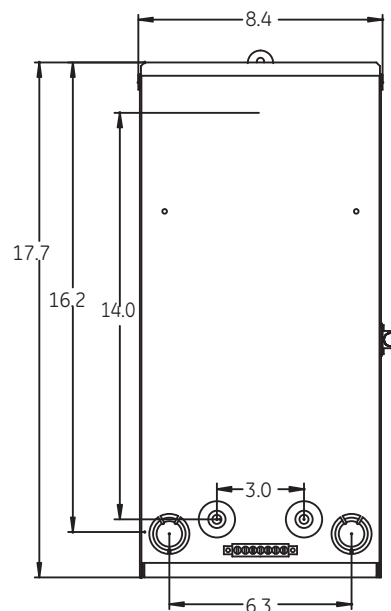

Midwest Electric Products, Inc.

Model Details

Knockout

A = 1/2", 3/4", 1"

Outline Drawing

Wire Range Table

Connector	Copper		Aluminum	
	Solid	Strand	Solid	Strand
Line	14-8	14-1/0	12-8	12-1/0
Neutral - Small Hole	14-8	14-4	12-8	12-4
Neutral - Large Hole	12-8	12-1/0	10-8	10-1/0
Equip. Grd. - Small Hole	14-8	12-8	12-8	12-8
Equip. Grd. - Large Hole	14-4	10-4	12-4	10-4

Model #	Switches	Time Clock	Load Center Details	AMP	Volts	Cabinet Size	HUB Opening	Enc. Color	Unit Weight
PP060TT01	KO Avail.	1-240V, 5HP, 24Hr Clk	4 - 1" Spaces	60	120/240	8 ^{1/2} x 17 ^{1/2} x 4 ^{1/2}	N	Tan	15.4 lbs.
PP060TT02	KO Avail.	1-240V, 5HP, 24Hr Clk w/ Htr Ctoff	4 - 1" Spaces	60	120/240	8 ^{1/2} x 17 ^{1/2} x 4 ^{1/2}	N	Tan	15.4 lbs.