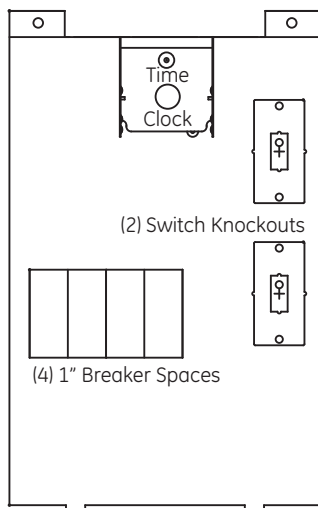

The Safe, Economical Way to Power Your Pool

Swim Power II by Midwest

PP060TT02

QUALITY WEATHERPROOF
ELECTRICAL EQUIPMENT

* Mounting Bracket Required
1 Time Clock & Bracket Included
(See Back)

powers the great outdoors

Midwest Electric Products, Inc.

Model Details

Knockout

A = 1/2", 3/4", 1"

Outline Drawing

Wire Range Table

Connector	Copper		Aluminum	
	Solid	Strand	Solid	Strand
Line	14-8	14-1/0	12-8	12-1/0
Neutral - Small Hole	14-8	14-4	12-8	12-4
Neutral - Large Hole	12-8	12-1/0	10-8	10-1/0
Equip. Grd. - Small Hole	14-8	12-8	12-8	12-8
Equip. Grd. - Large Hole	14-4	10-4	12-4	10-4