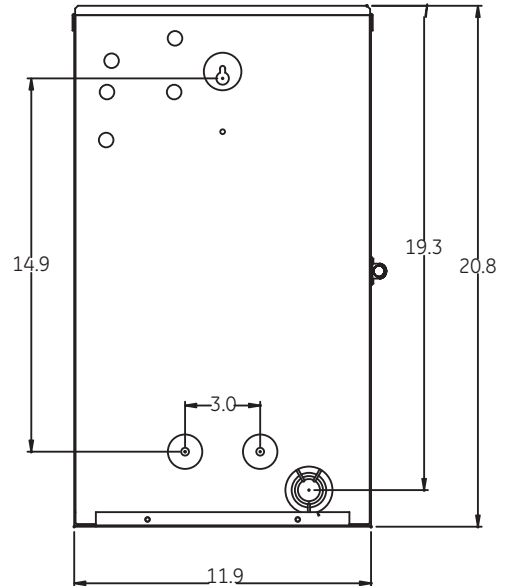

## Model Details

## Knockout

A = 1/2", 3/4", 1"  
B = 1/2", 3/4", 1", 1 1/2"

## Outline Drawing

## Wire Range Table

Connector	Copper		Aluminum	
	Solid	Strand	Solid	Strand
Line	--	1-300	--	--
Neutral - Small Hole	14-6	14-6	14-6	14-6
Neutral - Large Hold	--	14-1/0	--	14-1/0
Equip. Grd. - Small Hole	14-8	14-4	12-10	12-4
Equip. Grd. - Large Hole	12-8	12-1/0	12-10	10-1/0