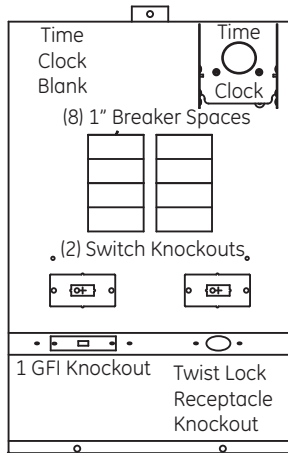

Midwest Electric Products, Inc.

Model Details