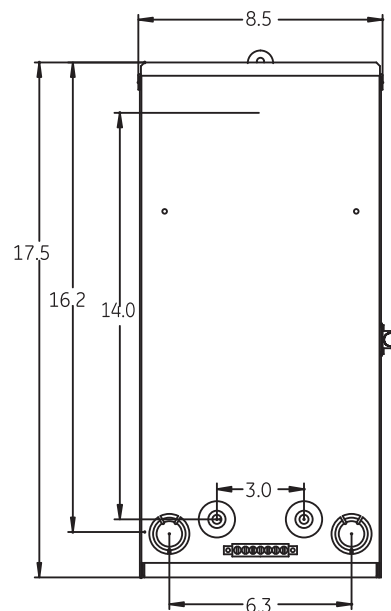

Outline Drawing

Wire Range Table

Connector	Copper		Aluminum	
	Solid	Strand	Solid	Strand
Line	14-8	14-1/0	12-8	12-1/0
Neutral - Small Hole	14-8	14-4	12-8	12-4
Neutral - Large Hole	12-8	12-1/0	10-8	10-1/0
Equip. Grd. - Small Hole	14-8	12-8	12-8	12-8
Equip. Grd. - Large Hole	14-4	10-4	12-4	10-4

Model #	Switches	Time Clock Bracket	Load Center Details	AMP	Volts	Cabinet Size	HUB Opening	Enclosure Color	Unit Weight	Std. Pkg.	cULus
PP060T	KO Available	1	4 - 1" Spaces	60	120/240	8 ^{1/2} x 17 ^{1/2} x 4 ^{1/2}	N	Tan	14 lbs.	1	Y