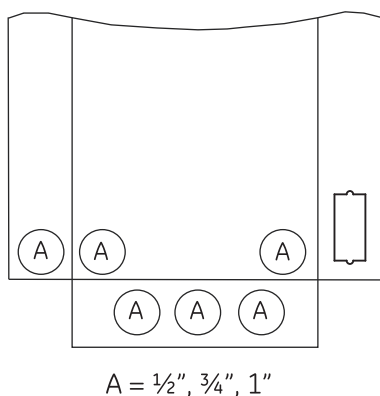

Outline Drawing

Wire Range Table

Connector	Copper		Aluminum	
	Solid	Strand	Solid	Strand
Line	14-8	14-1/0	12-8	12-1/0
Neutral - Small Hole	14-8	14-4	12-8	12-4
Neutral - Large Hole	12-8	12-1/0	10-8	10-1/0
Equip. Grd. - Small Hole	14-8	12-8	12-8	12-8
Equip. Grd. - Large Hole	14-4	10-4	12-4	10-4

Model #	Switches	Time Clock Bracket	Load Center Details	AMP	Volts	Cabinet Size	HUB Opening	Enclosure Color	Unit Weight	Std. Pkg.	cULus
PP060T	KO Available	1	4 - 1" Spaces	60	120/240	8 ^{1/2} x 17 ^{1/2} x 4 ^{1/2}	N	Tan	14 lbs.	1	Y