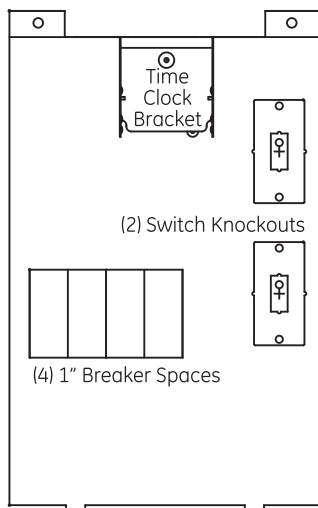

The Safe, Economical Way to Power Your Pool

Swim Power II by Midwest

* Mounting Bracket Required
Time Clock Not Included
(See Back)

powers the great outdoors

Midwest Electric Products, Inc.

Model Details

Knockout

Outline Drawing

Wire Range Table

Connector	Copper		Aluminum	
	Solid	Strand	Solid	Strand
Line	14-8	14-1/0	12-8	12-1/0
Neutral - Small Hole	14-8	14-4	12-8	12-4
Neutral - Large Hole	12-8	12-1/0	10-8	10-1/0
Equip. Grd. - Small Hole	14-8	12-8	12-8	12-8
Equip. Grd. - Large Hole	14-4	10-4	12-4	10-4

Model #	Switches	Time Clock Bracket	Load Center Details	AMP	Volts	Cabinet Size	HUB Opening	Enclosure Color	Unit Weight	Std. Pkg.	cULus
PP060T	KO Available	1	4 - 1" Spaces	60	120/240	8 ^{1/2} x 17 ^{1/2} x 4 ^{1/2}	N	Tan	14 lbs.	1	Y