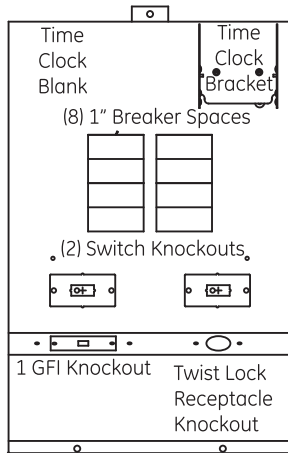

The Safe, Economical Way to Power Your Pool

Swim Power II by Midwest

* Mounting Bracket Required
Time Clock Not Included
(See Back)

powers the great outdoors

Midwest Electric Products, Inc.

Model Details

Knockout

A = 1/2", 3/4", 1"
B = 1/2", 3/4", 1", 1 1/2"

Outline Drawing

Wire Range Table

Connector	Copper		Aluminum	
	Solid	Strand	Solid	Strand
Line	--	1-300	--	--
Neutral - Small Hole	14-6	14-6	14-6	14-6
Neutral - Large Hold	--	14-1/0	--	14-1/0
Equip. Grd. - Small Hole	14-8	14-4	12-10	12-4
Equip. Grd. - Large Hole	12-8	12-1/0	12-10	10-1/0

Model #	Switches	Time Clock Bracket	Load Center Details	AMP	Volts	Cabinet Size	HUB Opening	Enclosure Color	Unit Weight	Std. Pkg.	cULus
PP125T	KO Available	1 Brkt, 1 Sp	8 - 1" Spaces	125	120/240	12 x 21 x 4 ^{1/2}	N	Tan	19.6 lbs.	1	Y