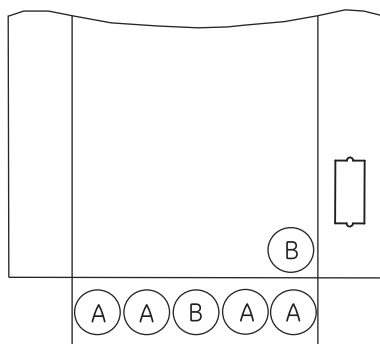

A = 1/2", 3/4", 1"
B = 1/2", 3/4", 1", 1 1/2"

Outline Drawing

Wire Range Table

Connector	Copper		Aluminum	
	Solid	Strand	Solid	Strand
Line	--	1-300	--	--
Neutral - Small Hole	14-6	14-6	14-6	14-6
Neutral - Large Hold	--	14-1/0	--	14-1/0
Equip. Grd. - Small Hole	14-8	14-4	12-10	12-4
Equip. Grd. - Large Hole	12-8	12-1/0	12-10	10-1/0

Model #	Switches	Time Clock Bracket	Load Center Details	AMP	Volts	Cabinet Size	HUB Opening	Enclosure Color	Unit Weight	Std. Pkg.	cULus
PP125T	KO Available	1 Brkt, 1 Sp	8 - 1" Spaces	125	120/240	12 x 21 x 4 ^{1/2}	N	Tan	19.6 lbs.	1	Y