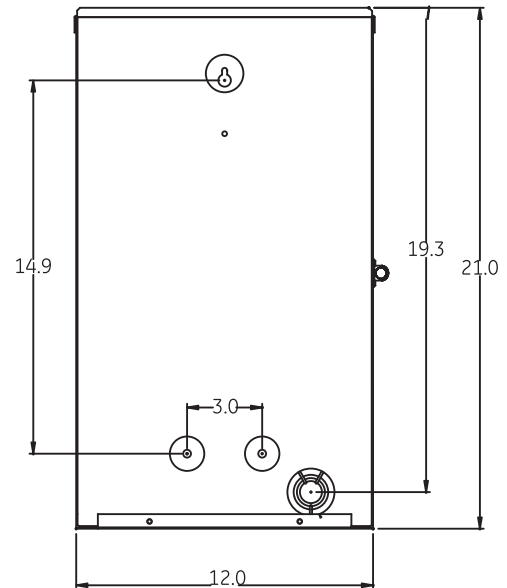

A = 1/2", 3/4", 1"
B = 1/2", 3/4", 1", 1 1/2"

Outline Drawing

Wire Range Table

Connector	Copper		Aluminum	
	Solid	Strand	Solid	Strand
Line	--	1-300	--	--
Neutral - Small Hole	14-6	14-6	14-6	14-6
Neutral - Large Hold	--	14-1/0	--	14-1/0
Equip. Grd. - Small Hole	14-8	14-4	12-10	12-4
Equip. Grd. - Large Hole	12-8	12-1/0	12-10	10-1/0

Model #	Switches	Time Clock Bracket	Load Center Details	AMP	Volts	Cabinet Size	HUB Opening	Enclosure Color	Unit Weight	Std. Pkg.	cULus
PP125T	KO Available	1 Brkt, 1 Sp	8 - 1" Spaces	125	120/240	12 x 21 x 4 ^{1/2}	N	Tan	19.6 lbs.	1	Y