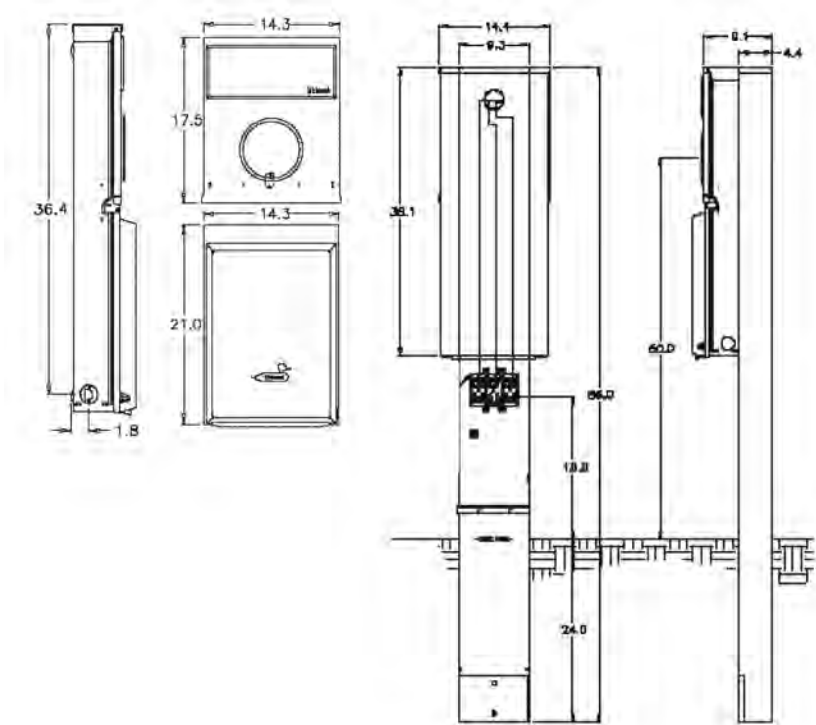

200A Metered RV Pedestal

Today's larger campsites / condo campsites offer a variety of amenities unheard of just a short time ago. Midwest Electric's 200 Amp Metered RV Pedestal provides additional amperage and circuit spaces to power gazebos, spas, outdoor kitchens or other enhancements to the outdoor living experience. Optional main circuit breakers are available, allowing the entire pedestal to be disconnected by a single main. In applications where the power pedestals are required to blend into the environment, Midwest offers an attractive optional dark green textured finish.

M275CP6010

- Optional Dark Green Textured Finish M275CP6010G1
- 200A Main Breaker

M675CP6010

- Optional Dark Green Textured Finish M675CP6010G1
- 200A Main Lugs

Similar Characteristics

- Metered w/ Ring-Type Meter Socket
- 200 Amp / 10k AIC
- Popular 50/30/20 Receptacle Configuration
- Weather Resistant/Tamper Resistant 20A GFCI Duplex
- Service Entrance Rated
- Additional Spaces for Future Expansion
- High Quality Components Factory Installed
- Corrosion Resistant G-90 Galvanized Steel
- Rolled Edges for Cable Protection
- Interior/Exterior Grade Level Markings
- Bottom Feed
- UL/CUL Listed

Dimensions

Knockouts

Knockout	A	C	D	E	Q
3/4			X	X	
1			X		X
1 1/4		X	X		
1 1/2	X	X			
2	X	X			
2 1/2	X				

Wire Range Table

Connector	Copper		Aluminum	
	Solid	Strand	Solid	Strand
Line – Mtr Socket	—	1/0-250	—	1/0-250
Load – Plug/Duplex	14-10	14-10	—	—
Load – CB Base Lugs	—	1/0-4/0	—	1/0-4/0
Neutral	—	2-250	—	2-250
Neutral	14-8	14-1/0	12-8	12-1/0
Neutral	14-8	10-4	—	6-4
Neutral	14-8	12-8	12-8	12-8
Equip. Ground	12-8	12-2	12-8	12-8
Post Line Connectors Suitable for Loop	#6-350 KCMIL		#6-350 KCMIL	